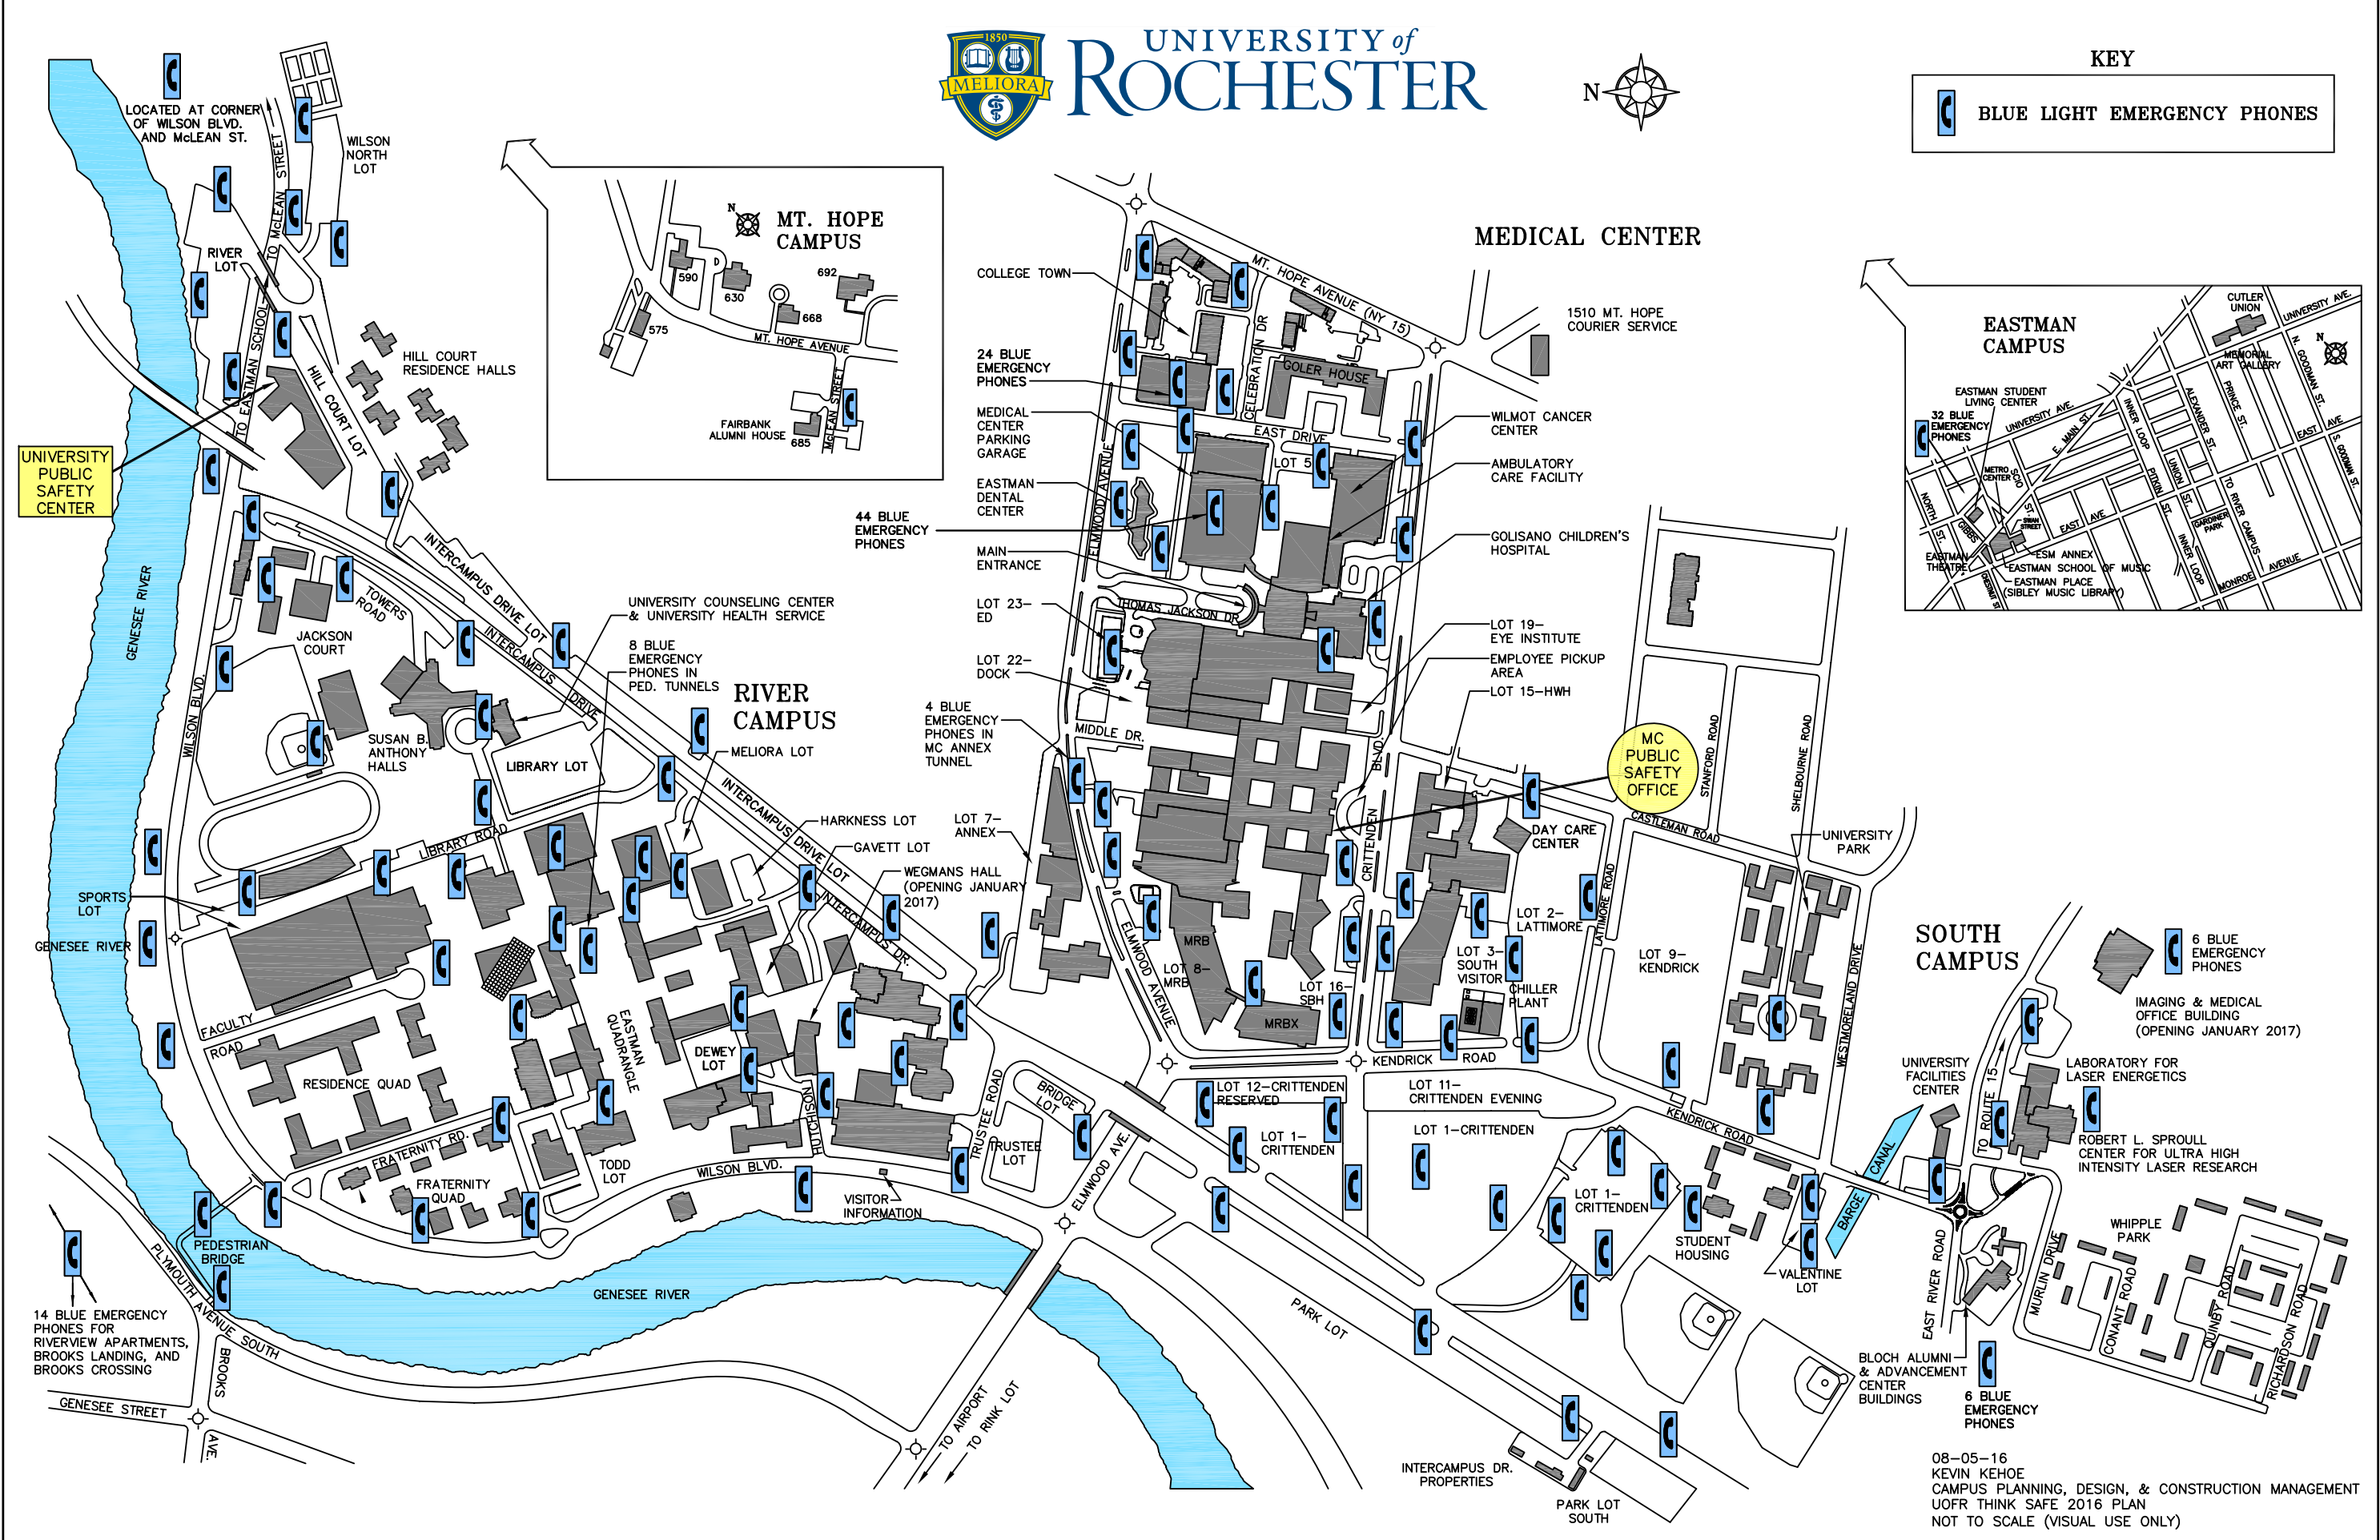

UNIVERSITY of ROCHESTER

KEY

 BLUE LIGHT EMERGENCY PHONES

UNIVERSITY PUBLIC SAFETY CENTER

MC PUBLIC SAFETY OFFICE

6 BLUE EMERGENCY PHONES

IMAGING & MEDICAL OFFICE BUILDING (OPENING JANUARY 2017)

LABORATORY FOR LASER ENERGETICS

ROBERT L. SPROULL CENTER FOR ULTRA HIGH INTENSITY LASER RESEARCH

6 BLUE EMERGENCY PHONES

08-05-16
KEVIN KEHOE
CAMPUS PLANNING, DESIGN, & CONSTRUCTION MANAGEMENT
UOFR THINK SAFE 2016 PLAN
NOT TO SCALE (VISUAL USE ONLY)