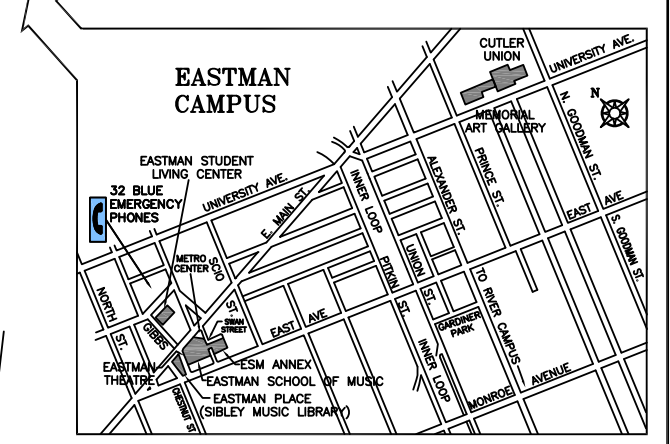

UNIVERSITY of ROCHESTER

KEY

BLUE LIGHT EMERGENCY PHONES

UNIVERSITY PUBLIC SAFETY CENTER

MC PUBLIC SAFETY OFFICE

6 BLUE EMERGENCY PHONES

IMAGING & MEDICAL OFFICE BUILDING (OPENING JANUARY 2017)

LABORATORY FOR LASER ENERGETICS

ROBERT L. SPROULL CENTER FOR ULTRA HIGH INTENSITY LASER RESEARCH

6 BLUE EMERGENCY PHONES

08-05-16
KEVIN KEHOE
CAMPUS PLANNING, DESIGN, & CONSTRUCTION MANAGEMENT
UOFR THINK SAFE 2016 PLAN
NOT TO SCALE (VISUAL USE ONLY)