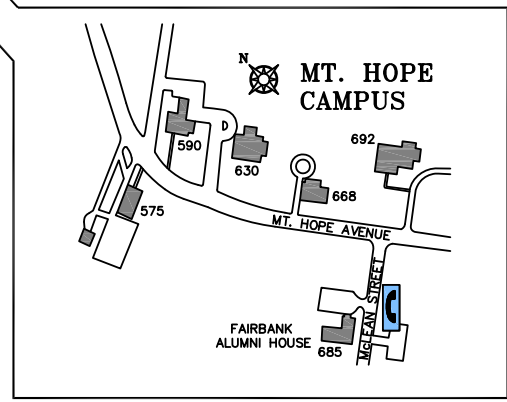

UNIVERSITY of ROCHESTER

KEY

 BLUE LIGHT EMERGENCY PHONES

UNIVERSITY PUBLIC SAFETY CENTER

MC PUBLIC SAFETY OFFICE

6 BLUE EMERGENCY PHONES

IMAGING & MEDICAL OFFICE BUILDING (OPENING JANUARY 2017)

LABORATORY FOR LASER ENERGETICS